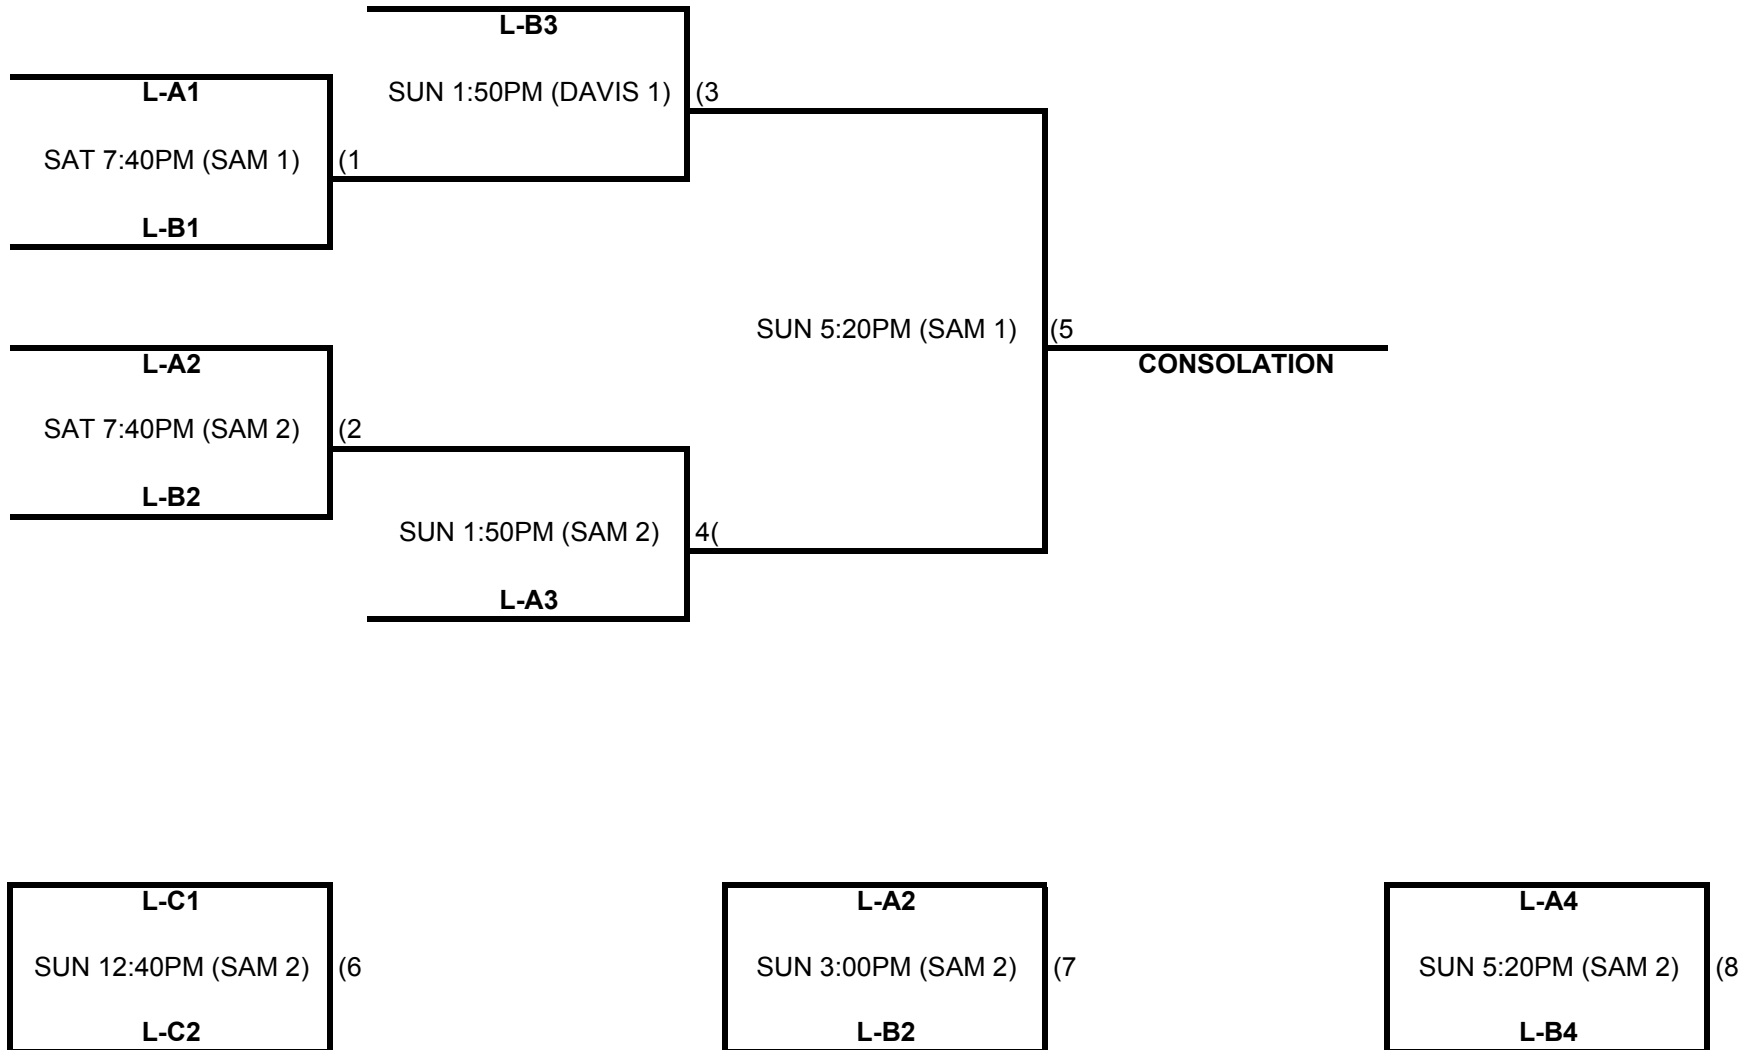

TeamXpress Challenge 2009 - HS Varsity Division

BRACKET C

TeamXpress Challenge 2009 - H.S. Elite Division

GAME #	HOME	SCORE	VISITOR	SCORE	DAY	TIME	COURT
1	SA Lady Rohawks		TeamXpress-Blue		SAT	8:00AM	SAM 1
2	TeamXpress-White		SA Runnin Rebels		SAT	8:00AM	SAM 2
EX1	SA Hoosiers		Centex Starzz		SAT	9:10AM	SAM 1
3	SA Runnin Rebels		SA Lady Rohawks		SAT	12:40PM	SAM 1
4	TeamXpress-Black		CyFair Premier		SAT	3:00PM	SAM 1
EX2	TBD		SA Hoosiers		SAT	3:00 PM	SAM 2
5	CyFair Premier		TeamXpress-Blue		SAT	6:30PM	SAM 1
EX3	TBD		TeamXpress-White		SAT	6:30 PM	SAM 2
EX4	SA Hoosiers		TeamXpress-Blue		SUN	8:00AM	SAM 2
6	SA Runnin Rebels		TeamXpress-Black		SUN	9:10AM	SAM 1
7	SA Lady Rohawks		CyFair Premier		SUN	9:10AM	SAM 2
8	CyFair Premier		SA Runnin Rebels		SUN	12:40PM	SAM 2
9	TeamXpress-Black		SA Lady Rohawks		SUN	1:50PM	SAM 1
EX5	TeamXpress-White		SA Hoosiers		SUN	4:10PM	SAM 1