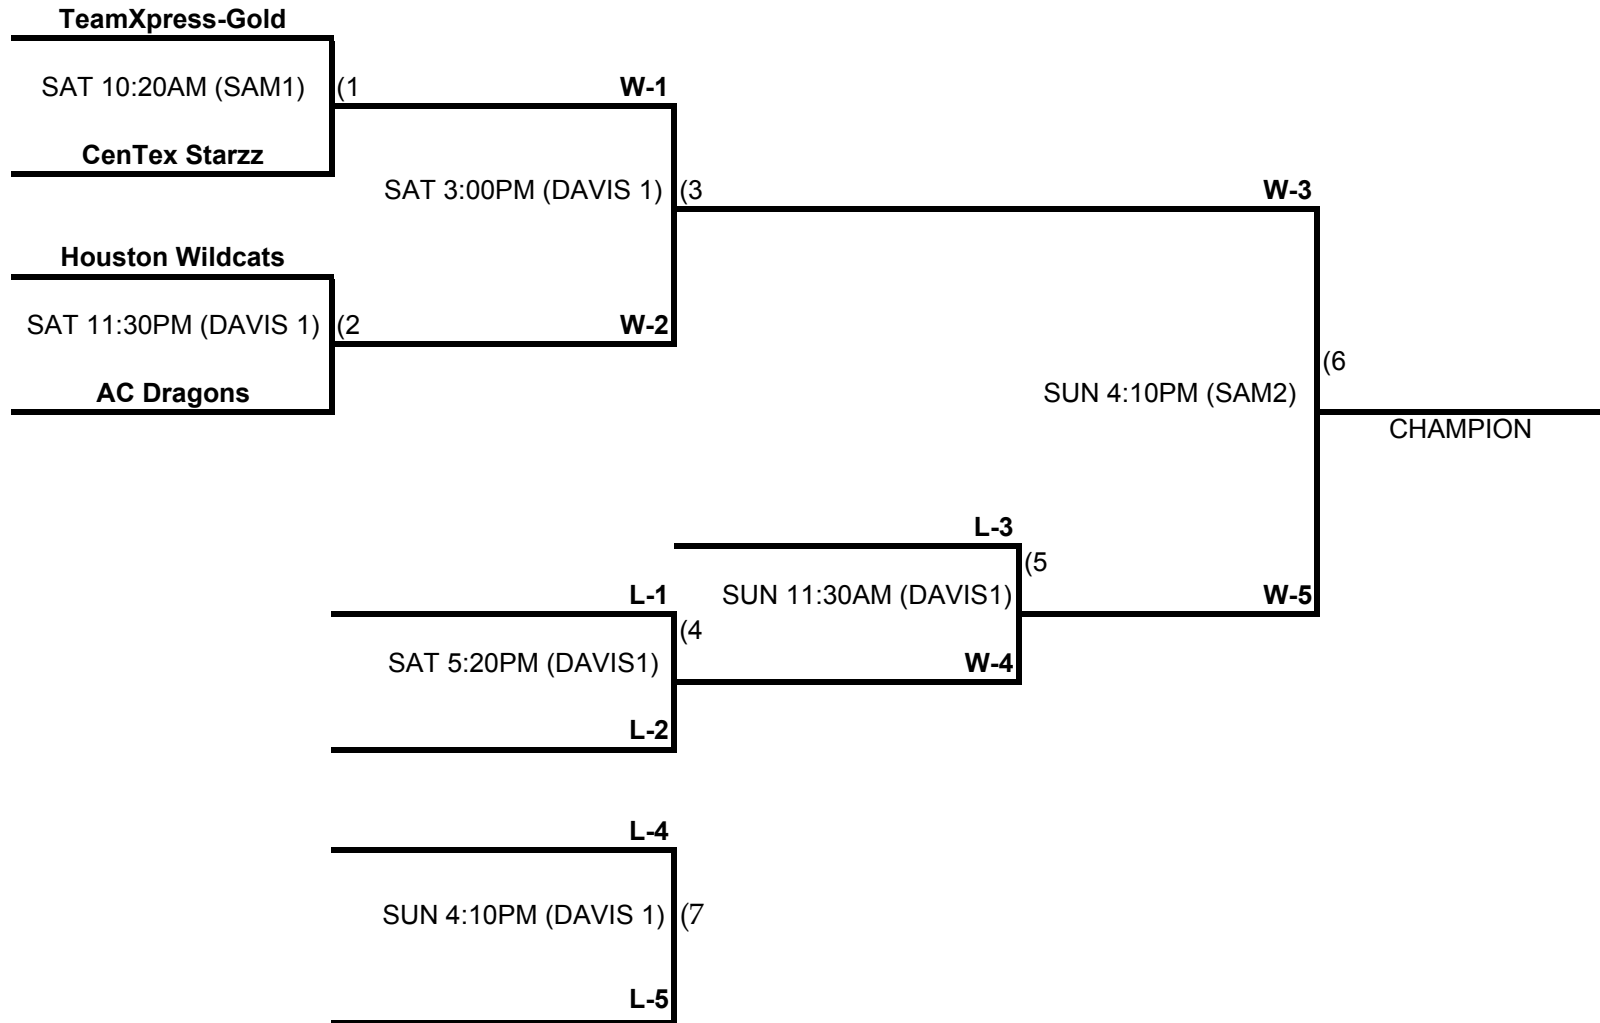

TeamXpress Challenge 2009 - 8th Grade Division