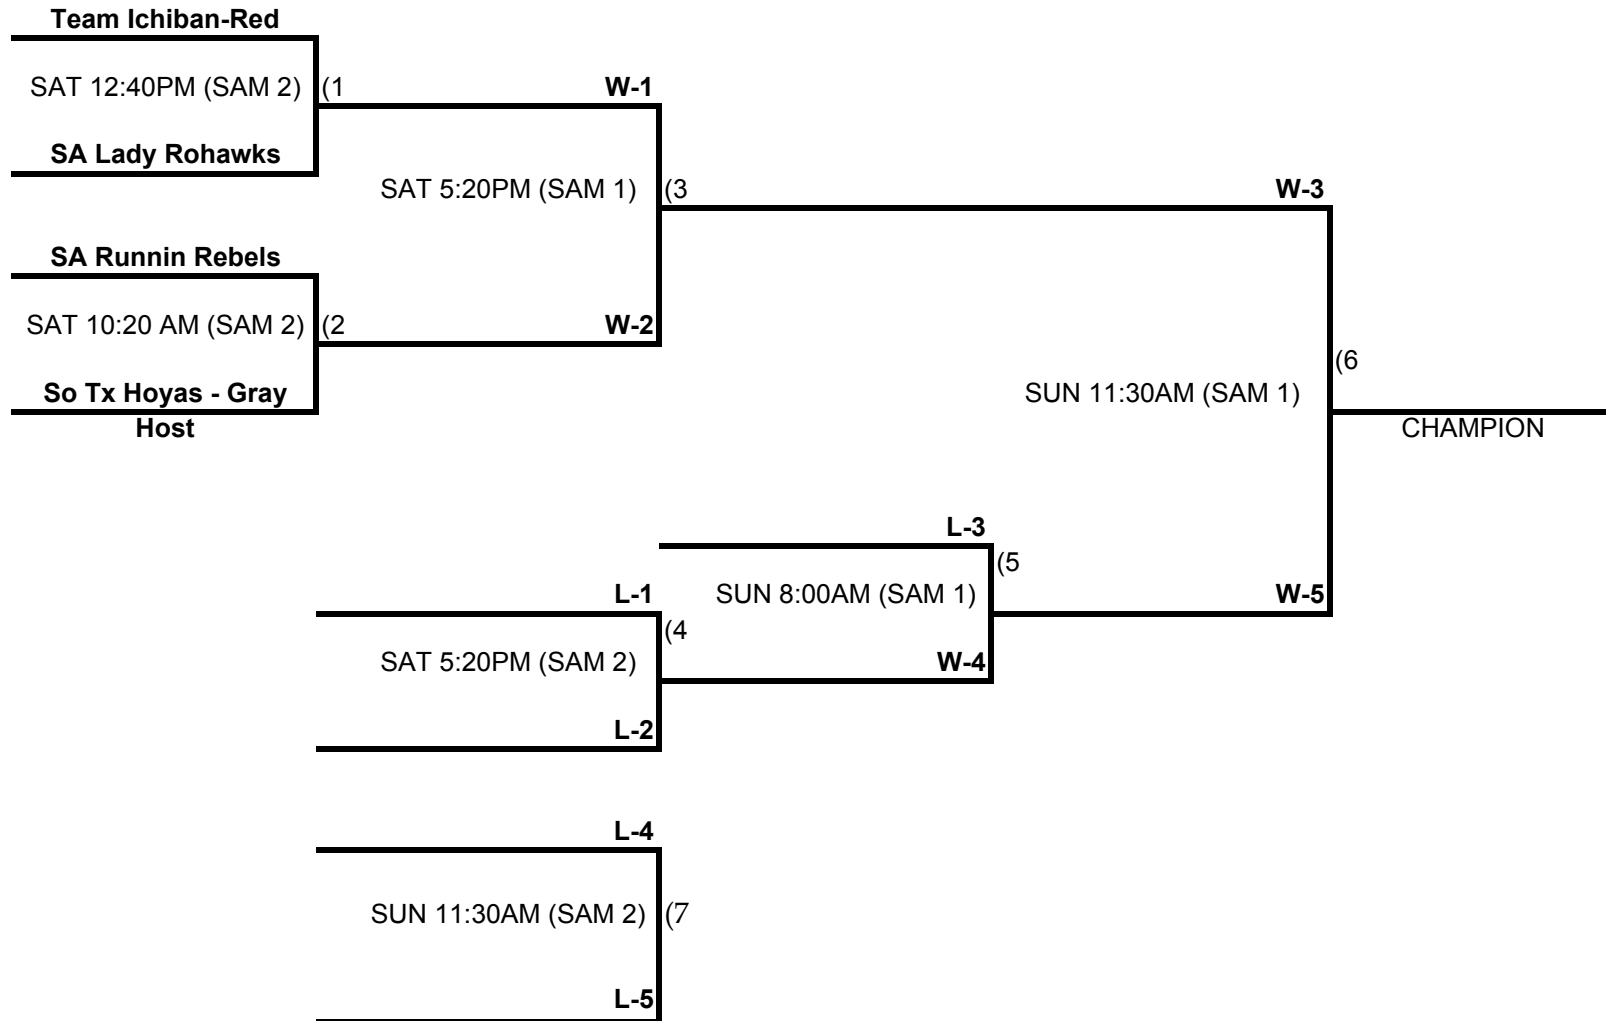

TeamXpress Challenge 2009 - H.S. JV Division